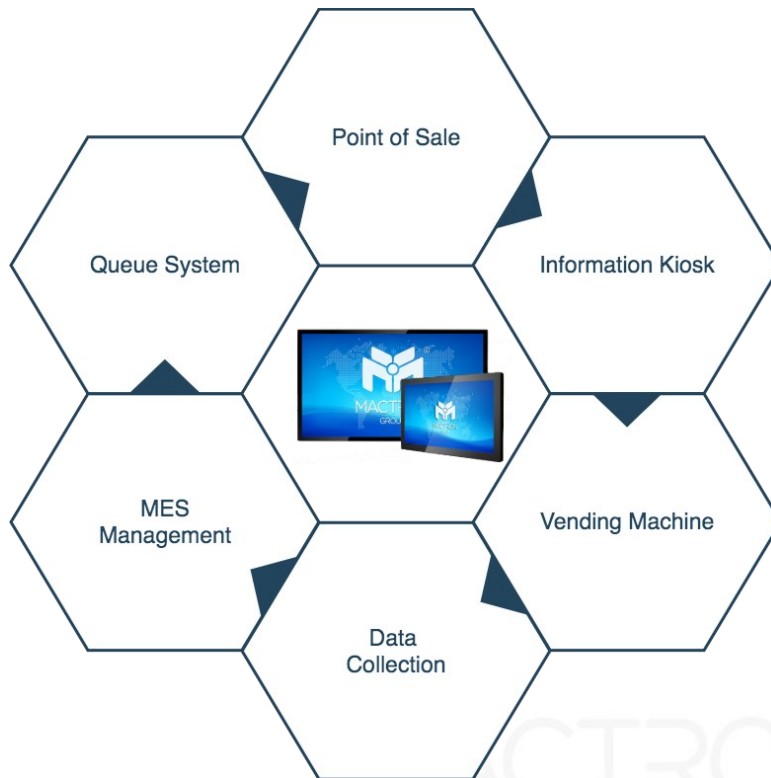

WCA/WCS Target Market