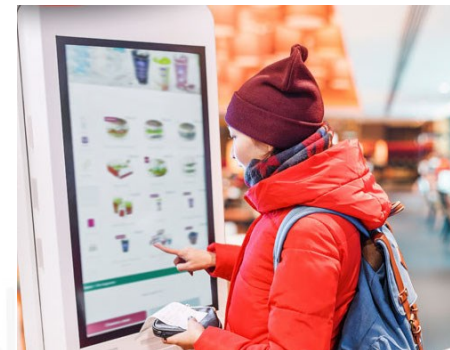

WCA/WCS Target Market